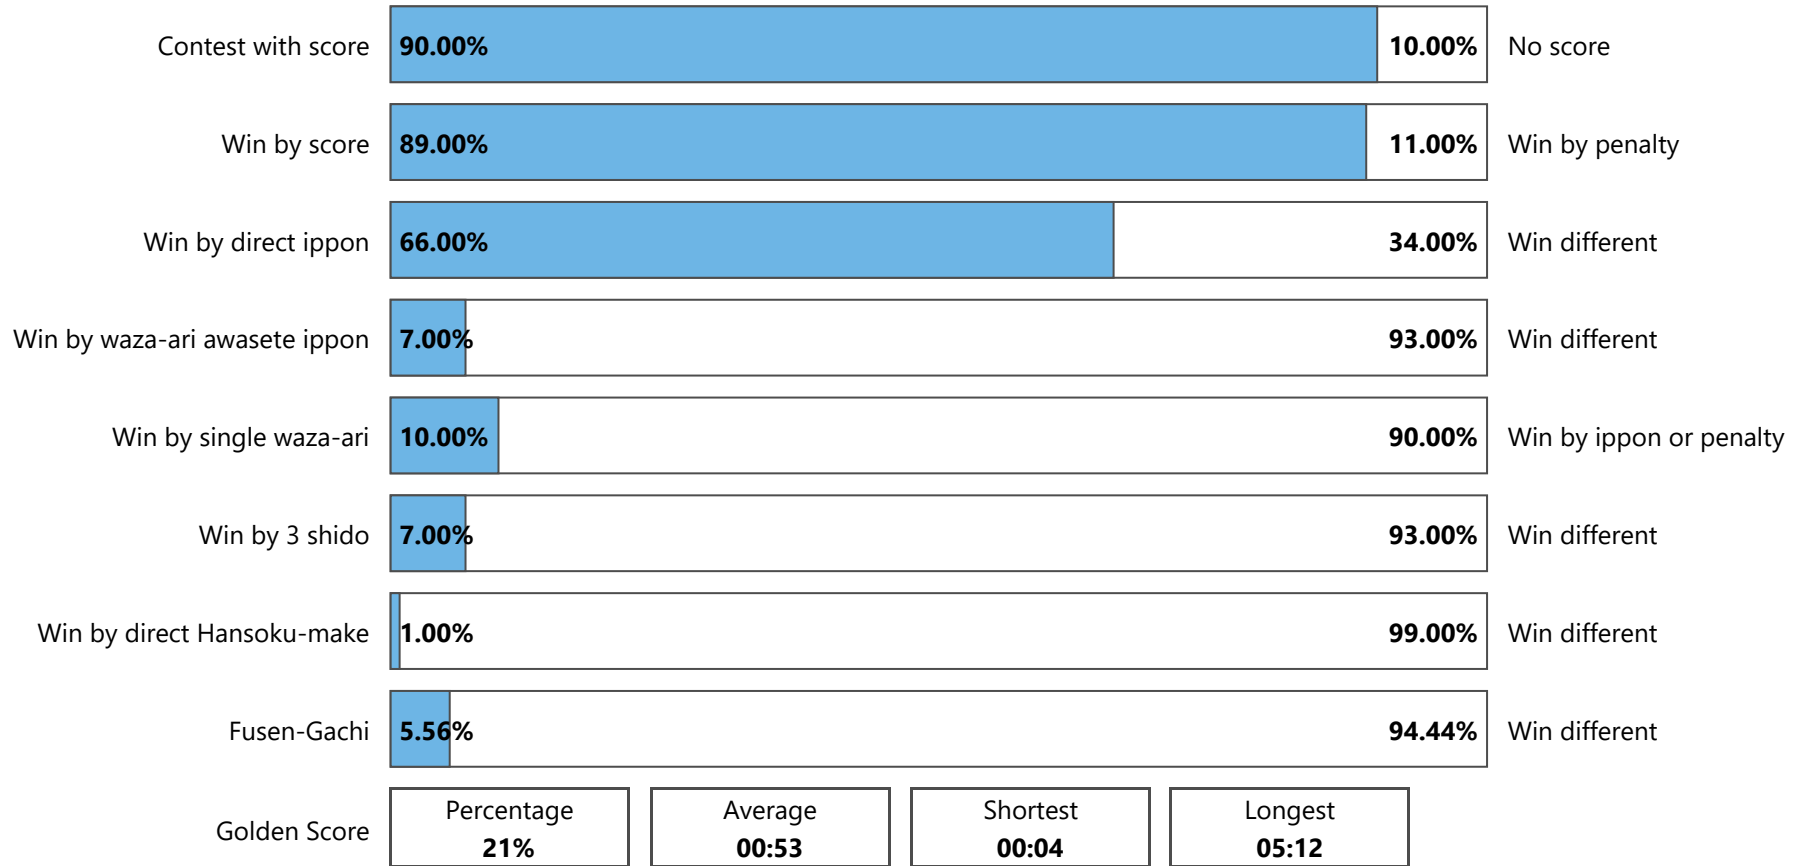

Statistics

Warsaw Veteran European Cup 2026, 18 Apr 2026

Statistics

Statistics

Warsaw Veteran European Cup 2026, 18 Apr 2026

Statistics

	M1	M2	M3	M4	M5	M6	M7	M8	M	F1	F2	F3	F4	F5	F6	F7	F8	W	Total
Competitors	11	17	23	25	32	14	12	15	149	4	10		2	3				19	220
Contests	15	29	24	38	46	21	15	17	205	6	15		2	3				26	306
Wins by Score	15	25	23	38	42	17	15	12	187	6	15		2	3				26	273
Wins by Score %	100	86	96	100	91	81	100	71	88.21	100	100		100	100				100	89
Wins by Penalty	0	4	1	0	4	4	0	3	16	0	0		0	0				0	29
Wins by Penalty %	0	14	4	0	9	19	0	18	10.36	0	0		0	0				0	9
Wins by direct Ippon %	93	59	71	95	41	57	100	41	64.29	100	67		100	100				80.77	66
Wins by Waza-ari Awasete Ippon %	0	17	8	0	11	14	0	24	7.86	0	0		0	0				0	7
Wins by Waza-ari %	0	7	8	5	24	0	0	6	9.29	0	27		0	0				15.38	10
Wins by Yuko %	7	3	8	0	15	10	0	0	6.79	0	7		0	0				3.85	7
Wins by 3 Shido for opponent %	0	14	4	0	7	19	0	12	7.86	0	0		0	0				0	7
Wins by direct Hansoku-make %	0	0	0	0	2	0	0	0	0	0	0		0	0				0	1
Double HSK %	0	0	0	0	0	0	0	0	0	0	0		0	0				0	0
All positive Scores (Yuko + Waza-ari + direct Ippon)	18	41	35	44	53	30	15	19	255	7	22		2	4				35	375
Average Scores per contests	0	14	4	0	9	19	0	18	1.21	0	0		0	0				1.35	9
Contests with score %	100	93	96	100	91	86	100	71	89.29	100	100		100	100				100	90
All penalties (Shido + HSK)	8	37	23	27	74	33	2	13	217	4	7		0	0				11	331
Average penalty per contest	0.53	1.28	0.96	0.71	1.61	1.57	0.13	0.76	1.14	0.67	0.47		0	0				0.42	1.08
Contests with only penalty %	0	7	4	0	9	14	0	18	10.0	0	0		0	0				0	9
Number of Osae-komi (Absolute)	7	8	4	28	8	8	10	6	79	13	2		1	1				17	107
Osae-komi no score %	42.86	62.50	25.00	32.14	25.00	62.50	10.0	33.33	38.89	15.38	0		0	0				11.76	34.58
Osae-komi Yuko %	57.14	12.50	0	14.29	12.50	0	0	0	3.57	7.69	0		0	0				3.85	10.28
Osae-komi Waza-ari %	0	25.00	50.0	10.71	25.00	37.50	0	33.33	5.00	15.38	0		0	0				7.69	14.95
Osae-komi Ippon %	0	0	25.00	42.86	37.50	0	90.0	33.33	11.07	61.54	100		100	100				46.15	40.19
Direct Hansoku-make	0	0	0	0	1	0	0	0	1	0	0		0	0				0	2
Fusen-gachi	1	1	0	7	1	0	4	0	14	0	0		0	0				0	17
Doctor call	0	0	0	0	0	0	0	0	0	0	0		0	0				0	0
Golden Score %	47	14	8	34	20	19	20	35	21.07	50	13		0	0				19.23	21
Golden Score Duration AVG	13.29	85.25	90	23.85	104.44	72	29	53.33	52.56	67.67	49.5		0	0				60.4	53.17
Golden Score Duration MAX	22	141	102	73	312	126	60	60	312	86	80		0	0				86	312